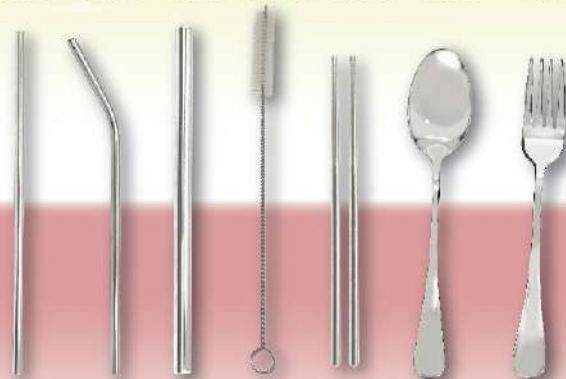

STRAW SET C

7 Pieces Reusable 18/304 Stainless Steel Straw & Cutlery Set

Material : High Quality
Stainless Steel 18/304

LW0037 Brush

(cm) : 1 (diameter) x 23 (H)
(inch) : 0.4 (diameter) x 9.3 (H)

LW0034 LW0035 LW0036 LW0037 LW0038 LW0039 LW0040