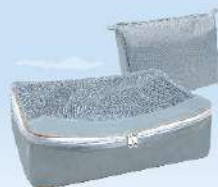

SUSHI BAG ECO-CONVENIENT BAG

B0365 LARGE SIZE 54.5cm(w) x 36cm(h)

B0366 MEDIUM SIZE 46cm(w) x 30cm(h)

Clearance Items

B0317 Multi-Purpose Pouch
20.5cm(w) x 29cm(h) x 12.5cm(d)

B0227 Foldable Trolley Bag
37cm(w) x 45cm(h) x 50cm(d)