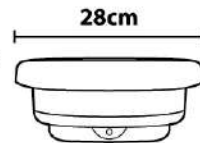

Dryer Basket

3-Pin Plug

Drain Pipe

27cm

Folded Size

**NEW
ARRIVAL**

LD0116

**Quby Lunch Box
And Cooler & Warmer Bag**