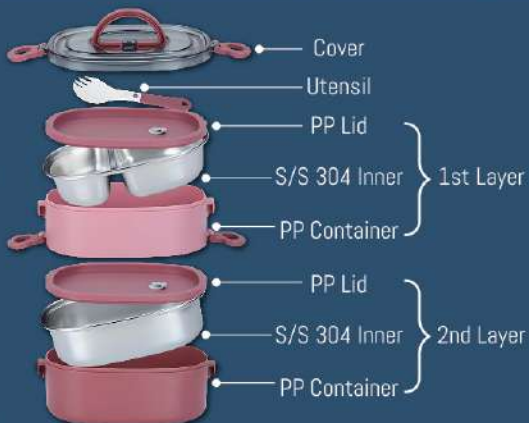

Prolong food warming with hot water.

Secure lock on both sides to prevent leaking.

Breathable hole for heat ventilation.

Comes with a unique utensil.

Simple disassembly for easy washing.

3 Compartments

NEW
ARRIVAL