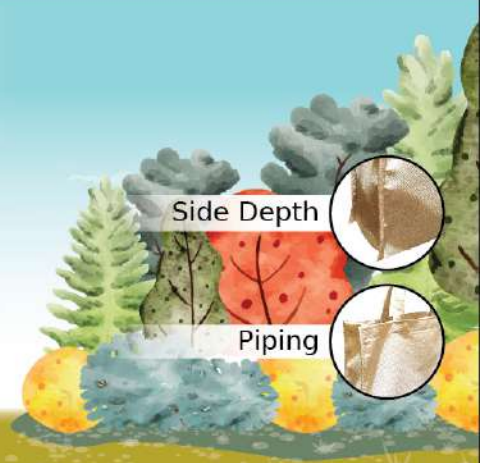

B0333 Carrier Bag

Material : Linenette   Size(cm) : 36 (W) x 32 (H) x 10 (D)
Max Capacity : 7kg   (inch) : 14.2 (W) x 12.6 (H) x 4 (D)

B0332 Carrier Bag

Material : Linenette   Size(cm) : 31 (W) x 37 (H)
Max Capacity : 7kg   (inch) : 12.2 (W) x 14.6 (H)