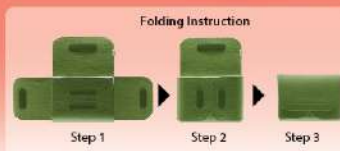

High Quality
Velcro Closure

Foldable

Mouse Pad

Material : 3mm / 495gsm Felt

Size(cm) : 38 (W) x 29 (H)

(inch) : 14.9 (W) x 11.4 (H)

B0338 Flexi Multi-Purpose Case

This PP sleeve
can be recycled
into a transparent
bookmark.